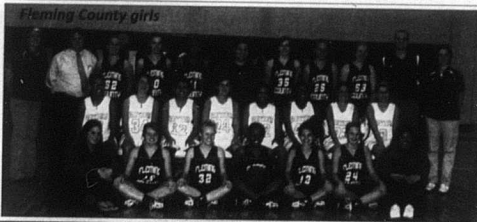

10 • Dec. 2009

Fleming County Rosters

Fleming County boys

Fleming Mason Energy
Ebanville Road
Flemingsburg, Ky 41041
845-2001

Touchstone Energy
Good Luck

FLEMING COUNTY NEWS

Bringing you
Local news every week
Good Luck This Season

Fleming County Hospital
Compass One Community Community
55 Foundation Drive
Flemingsburg, Ky
659-0491 659-0492
www.flemingcountynestato.org

Good Luck
Panthers

**Denton-Workman
Funeral Home**

405 S. Main Cross
Flemingsburg, Ky
000-845-3511

Go Panthers

Colliver Furniture
1627 Poplar Plains Road
Flemingsburg, Ky 41041
659-0494 4232

Good Luck
Panthers

Bone Nickall Funeral Home

Good Luck

Fleming County

Dec. 2009 • 11

Fleming County looks for compliment to Emmons in effort to challenge for district title

By Brad Lutz
Sports Writer

The coaches of the 16th Region know one thing about the Fleming County girls' basketball team, Kaylyn Emmons can score. The coach for Lady Panther coach Kristy Orem is who else will step up to help her. Last season Emmons, a 5-7 shooting guard, averaged 18.4 points per game and "Kaylyn has worked hard in the off-season to have the same kind of success (as last year)," Orem said. "But other teams will key on her, and (when that happens) who is the other person who will step up when Kaylyn is shut down?"

It is not as if the Lady Panthers do not have other options. The team returns four starters, including the senior Emmons, from last season's 14-13 team. However, none of the other players are the consistent scorer that Emmons is.

"Robbie shoots well and has really stepped up," Orem said. "She has speed and is an athlete." Besides finding that second scoring threat, the major concern that Orem has about her team is its lack of size. The Lady Panthers graduated starting center Danielle Harmon (5.0 ppg) last year and has no clear replacement for her. The team as a whole has only one player who stands as tall as 5-9 (sophomore center Alex James).

If no one steps into the role of a center, Fleming County often may have five guards on the floor.

"We don't have a true post player with a big presence," Orem said. "We have to get teams to turn over the ball. We will create everything in our offense from our defense. The question is, how are teams going to match up with us?"

The Lady Panthers are young, but experienced. Although there are four seniors on the team, Em-

Save a Lot
Good Luck

Stophens Trucking, Inc.
606-840-1238
Good Luck

Napa Auto Parts
659-0451
Automotive • Agricultural • Industrial
Good Luck
Panthers

Lasting Impressions
Flowers and Gifts
109 S. Main Cross,
Flemingsburg, KY
Good Luck

Ken's New Market
110 Clark Street
Flemingsburg, Ky
000-849-2300
Go Panthers

Jamison Trailer Sales
659-4234
Good Luck
Panthers