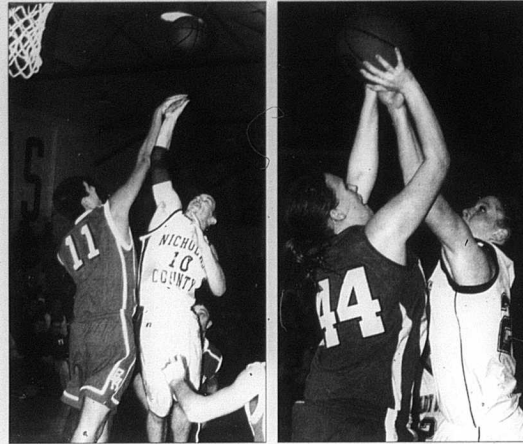

SPORTS.

Lady Jackets have big rally

It would be hard to blame even the most die-hard Nicholas County fans for not sticking around when the Lady Jackets fell behind by nearly 20 points early in the third quarter of Saturday's game against district-rival Pendleton County...

Jackets claim win over rival Greyhounds, 65-50

Coach Michael Cofer and the Nicholas County Blue Jackets got an early Christmas present when they won for the first time this season on Dec. 21 at Paris, 65-50. The Bluejackets built a small lead early and added to it by outscoring Paris in the second, third and fourth quarters, including 25-17 in the final period of play...

That's the real story. We've been stressing all year that to win games we have to cut down on our turnovers, and that was a win out of it. The key to the Blue-Jackets' win was a season-long eight turnovers, which is a major improvement for a team that averages more than 20 per game.

Beth Haven takes close win

Playing for the first time in 14 days, Nicholas County was rusty in a losing effort to Beth Haven in a game that saw the Blue Jackets get behind by as many as 16 points before rallying late to put themselves in position to win.

Half White who stole the spotlight with his best game of the year, a 17-point performance. Matt is learning more every game and every practice. He has ups and downs, but he's competing hard and getting better. Had he played all four years of his high school career, it's untelling how good he could be.

Bourbon takes 56-38 win

Getting past the point of being in awe of your opponent is tough to overcome, especially for a young team like the Nicholas County Lady Jackets. The team's record to 2-1 in district play and gave the victory also gave Nicholas County back-to-back wins for only the second time this season.

Stories and Photos by Wade Holland

THE MASSIFIEDS ALWAYS A BEST SELLER

Classifieds 20 words for $6.00 Each additional word 30c - Deadline 10 a.m. Tuesdays

DOG FOUND, FURNITURE REPAIR, To Report A Crime, ABNEE'S SELF-STORAGE, PUBLIC STORAGE, POSTED, CLARK'S MINI-STORAGE, BMT SELF-STORAGE

THE CLASSIFIEDS small ads BIG deals, The Carlisle Mercury Chandra Jennings Marketing Consultant

WOOD BURNING BUICK, CROCKETT'S Mini Storage, Come See Bill For A Great Deal!, LOOK AT THIS WEEKS DEAL, BILL SCALF, DAN CUMMINS

ROBERTSON COUNTY Health Care Facility, Activity Assistant (part-time), Apply in person, Monday - Friday, 9 am - 5 pm

Minutes from Myrtle Beach, Far from ordinary, Dimes Realty, New Brand Utility Vehicles Only $4695, FREE Shipping, FREE Warranty, Dump Bed, Winch, Roof, Trailer Hitch and More!

Business and Professional Directory

25 YEARS OF EXPERIENCE, NEW AND USED EQUIPMENT, R R Computer Services, SALES | SERVICE | RENTAL, 3233 MOOREFIELD ROAD, BOBART & SIMPSON, BOBCAT & EXCAVATING SERVICE, NO JOB TOO SMALL OR TOO BIG, FREE ESTIMATES

Video Shack, Get 1 Movie at REGULAR PRICE, Rent 2 Movie 99c, Now Showing: 3:15 To 7:00pm • 8:00pm • 9:00pm

DOUG BARTLEY, REX SIMPSON, M.C. Blair Insurance Agency, All Forms of Insurance, M.C. BLAIR, AGENT, 115 Locust Street, Carlisle, KY 40311