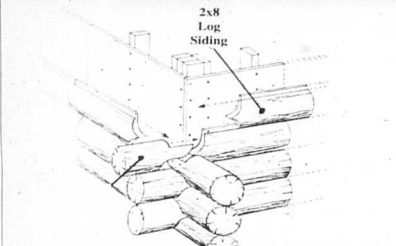

LOG CABIN SIDING

The rustic beauty and comfort of a log cabin is now available for homes with conventional wall construction. Graham offers the best of both past and present through its log cabin siding. The ship-lap designed log cabin siding allows the builder to select his insulating materials as well as the thickness of the walls.

2X8 #1 SYP 8' 10' 12' 14' 16'
$7.12 $8.91 $10.69 $12.47 $14.25

ATTENTION FARMERS

ITEM#	DESCRIPTION	PRICE
1616HEM	1 X 6 X 16 HEMLOCK	$5.60
1614OAK	1 X 6 X 14 OAK	$4.69
1616OAK	1 X 6 X 16 OAK	$6.49
1616TPFB01	1 X 6 X 16 TREATED POPLAR	$6.49

WAGON FLATS W/TREATED DECKS

16' $429.99
18' $449.99
20' $469.99

TREATED WOOD FENCE POST

ITEM#	DIAMETER	LENGTH	PRICE
TFP38R	3-1/2" ROUND	8'	$3.99
TFP48R	4" ROUND	8'	$5.99
TFP57RS	5-1/2" ROUND SHARP	7'	$7.49
TFP58R	5" ROUND	8'	$8.49
TFP68R	6" ROUND	8'	$10.79

FENCE AND BARN PAINT

Premium asphalt fence paint, great for wood and metal surfaces. Weather proof. Prevent rot and decay. Stops rust. Termite repellent. Use above and below ground. Long lasting. Black color.

1 GAL BUCKET $23.99

HEMLOCK BOARDS

	8'	10'	12'	14'	16'
1X2	$ 1.47	$ 1.83	$ 2.20		
1X4	$ 1.87	$ 2.33	$ 2.80	$ 3.27	$ 3.73
1X6	$ 2.80	$ 3.50	$ 4.20	$ 4.90	$ 5.60
1X8	$ 3.73	$ 4.67	$ 5.60	$ 6.53	$ 7.47
1X10	$ 5.33	$ 6.67	$ 8.00	$ 9.33	$ 10.66
1X12	$ 6.40	$ 8.00	$ 9.60	$ 11.20	$ 12.80

TOP QUALITY, SUITABLE FOR BARN SIDING OR BOARD AND BATTEN RUSTIC HOUSE SIDING

5/8 T-111 $19.99

T-111 Siding is an exterior-grade 8" on center panel.

T-111 has a variety of exterior and interior applications including walls, ceilings, fences and soffits.

Deck System DEK-BLOCK

Designed around the DeK-Block Floor, the Floating Foundation Deck System can be completed in just one day. It was designed with the 1/2" X 20" REBAR in mind.

By distributing the weight out evenly, the Floating Foundation Deck can be placed on top of the soil. This eliminates difficult foundation and mixing cement.

Check out all the projects you can build with DeK-Block at www.dekblock.com

$5.49 DB

1/2" X 20" REBAR

150 PCS 20' REBAR PER TON

	1 TON	2 TON	4 TON	6 TON	10 TON
$/PER PC	$ 5.29	$ 5.19	$ 5.09	$ 4.99	$ 4.89
$/TON	$ 793.50	$ 778.50	$ 763.50	$ 748.50	$ 733.50

STEEL GALVANIZED CULVERT PIPE 16 GAUGE

DIAMETER	LENGTH	SALE PRICE
12"	20'	$132.47
18"	10'	$96.59
18"	20'	$176.63
18"	24'	$211.59
18"	30'	$264.95
18"	40'	$352.35
18"	50'	$435.51
24"	20'	$281.51
30"	20'	$351.43
36"	20'	$422.27
42"	20'	$549.99
48"	20'	$619.99

DIAMETER LENGTH SALE PRICE

DIAMETER	LENGTH	SALE PRICE
12"	20'	$124.19
15"	20'	$198.23
18"	20'	$320.94
24"	20'	$319.23

JOBSITE STORAGE CHEST

36" $177.55
6861447

42" $211.59
636990

48" $252.99
9490616

ROUND COLUMNS

6X8 $69.99
6X10 $106.69
8X8 $96.60
8X10 $114.99

SQUARE COLUMNS

6X8 $ 90.14
8X8 $126.94

COMPOSITE COLUMNS

8X8 $103.03