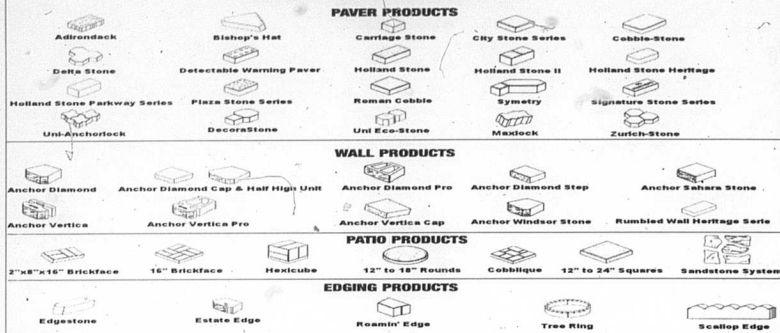

DIRT CHEAP SPECIAL BUYS

PAVESTONE

Richwood Lite SQUARE DOORS

**55% OFF MFG.
SUGGESTED
LIST PRICE**

3/4" PREFINISHED HARDWOOD FLOORING

STARTING AT $2.49 SQ FT

ITEM #	WIDTH	COLOR NAME	WARRANTY	SQ FT CTN	$ SQ FT	$ CTN
HWFD52Q	2 1/4"	DESERT SAND	10 YRS	18.25	$ 2.49	$ 45.44
HWFOV2Q	2 1/4"	OZARK VISTA	10 YRS	18.25	$ 2.49	$ 45.44
HWFP52Q	2 1/4"	PRAIRIE SUN	10 YRS	18.25	$ 2.49	$ 45.44
HWF34314BMCABN	3 1/4"	BIRCH NATURAL	25 YRS	23.55	$ 2.99	$ 70.41
HWF34314PFBG	3 1/4"	BIRCH GUNSTOCK	25 YRS	23.55	$ 2.99	$ 70.41
HWF34358PFFKC	3 5/8"	KEMPAS CHERRY	25 YRS	20.47	$ 3.39	$ 69.39
HWF34358PFFKN	3 5/8"	KEMPAS NATURAL	25 YRS	17.54	$ 3.39	$ 59.46

Gardner Asphalt Driveway Sealer Red Label

$8.99
5 GAL

METAL PAINT

ITEM #	SIZE	COLOR	PRICE
3508991	1GAL	LIGHT STONE	$ 23.99
0115576	5GAL	LIGHT STONE	$ 112.99
4763249	1GAL	CLASSIC GREEN	$ 23.99
7291958	5GAL	CLASSIC GREEN	$ 112.99
4933248	1GAL	CLASSIC RED	$ 23.99
3387941	5GAL	CLASSIC RED	$ 112.99

Use to restore old, weathered metal roofs to a beautiful appearance. Can be used on sloped metal roof on barns and pole buildings. Use as-is for a "Direct to Metal" or use with Valspar metal primer for additional protection and performance.

1200 WATT GENERATOR

$169.99