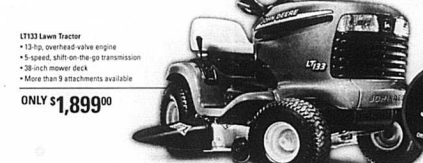

LOOKING FOR A FREE RIDE?

- 1330 Lawn Tractor
  145 hp, overhead valve engine
  22-hp, overhead valve engine
  38-hp mower deck
  More than 13 attachments available
  ONLY $1,899.00

- 445 Lawn and Garden Tractor
  22-hp, liquid-cooled V twin engine
  Two-pedal automatic transmission
  14-hp mower deck
  More than 27 attachments available
  SAVE $80.00 OR MORE