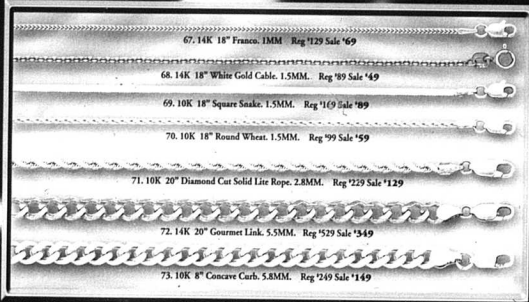

Golden Gifts

67. 14K 18" Franco. 1MM. Reg. $229 Sale $69

CASKEY'S JEWELRY

2500 US 60 EAST, MOREHEAD, KY40351
(606) 784-2782

OPEN 8:00 AM