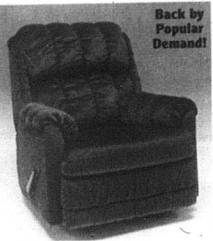

Back by Popular Demand!

Our Best Selling Heavy Duty

Rocker Recliner
$279