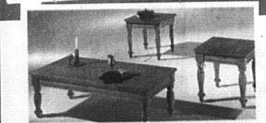

Country Pine 3-Pc Table Set

$199

Cocktail Table and 2 End Tables
Solid Pine. #E150