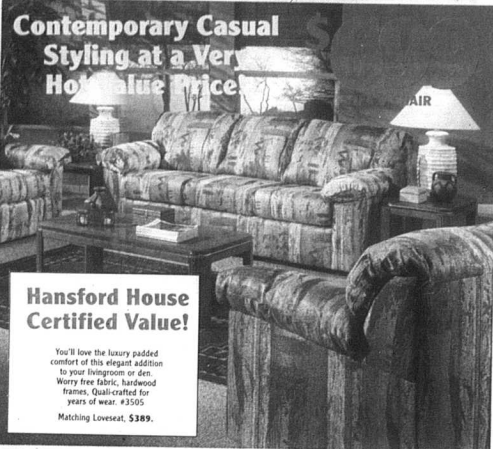

Contemporary Casual
Styling at a Very
Hot Value Price!

Hansford House
Certified Value!

Matching Loveseat. $389.

Back by Popular Demand!

Our Best Selling Heavy Duty

Rocker Recliner
$279

Cash & Carry!

BRASS & CERAMIC TRIM SWEETHEART

Day Bed **$115**

HURRY!

Casual Livingroom

$699

OAK Accent Plant Stand

$36

CASH & CARRY

RETURN OF A SELLOUT!

Oak Finish 4 Drawer Chests

Cash & Carry **$59**

5-Drawer Chests, $79

#54/55-26

Country Pine 3-Pc Table Set

$199

Cocktail Table and 2 End Tables
Solid Pine. #E150