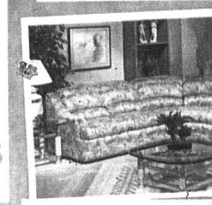

Country Pine
4-Pc Bedroom

$599