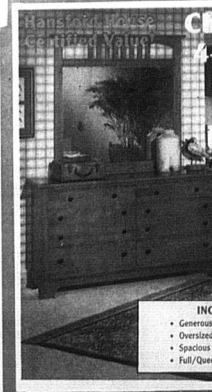

Cherry Finish
4-Pc Bedroom

$1199

Spring
VALUES