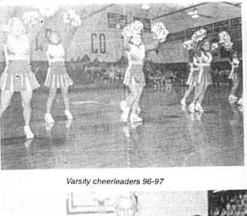

Nicholas County Bluejackets receive recognition

Nicholas County Fish and Game Club to have Thanksgiving Dinner

Junior Varsity Boys for the 1996-97 season

Yesterday's Treasures

Stop by and see us for all of your Holiday gifts

Mon - Sat 10:30 am to 5:00 pm
Millersburg, KY • 484-3906

Lordy, Lordy Look who's 40!!! Love, Family

OLDE TOWNE FAMILY FUN FAIR

AN EXCITING ADVENTURE IN FUN AND ENTERTAINMENT... THE PERFECT PLACE FOR YOUR NEXT PARTY. RESERVE YOUR CHRISTMAS OR SPECIAL PARTY TODAY!

CALL (606) 780-4 FUN

GIFT CERTIFICATES
*Make great gifts and stocking stuffers!

Physical Therapy Center of Grayson

PEOPLE COME TO OUR PHYSICAL THERAPY CENTERS FOR MANY REASONS.

- *Knowledgeable Therapists
- *Individualized Treatment Plans
- *Work Hardening Programs
- *Referrals

NECK PAIN, BACK PAIN, SHOULDER PAIN, CARPAL TUNNEL SYNDROME, ANKLE INJURIES, KNEE INJURIES
Chances Are We Can Help!

Call one of our four convenient locations for an appointment!

Located Across from Ralph's Supermarket!

As an affiliate of Physical Therapy Centers of Ballwin, Washington, and South Shore

Ballwin, MO 63010
Grayson, KY 40324
Scotts Depot, KY 40374
Winchester, OH 45391

Basic Package - $19.99

When you make an appointment in our studio, one hour of studio time is reserved in your name.

A professional photographer will take up to 24 photographs in our studio. You may use any props or clothes changes you prefer.

The prints are ready for you in a handsome portfolio the next day. The prints are yours to keep.

After you review your prints, additional packages are available.

The Photo Shoppe

portraits by Redmond

"Our Name Says It All!"
Gateway Plaza, Millersburg - Open Mon-Sat 8 am-6 pm, Sun 12 pm-6 pm
Phone 606-759-5356 • 1-800-645-4857