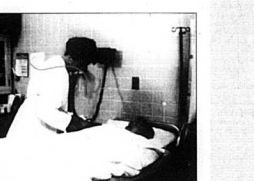

Jill Roberts, R.N., is the Operating Room Supervisor and has worked in the OR for five years. Quality patient care is her specialty.

HARRISON MEMORIAL HOSPITAL A Regional Hospital Professional Care With The Personal Touch

Millsburg Pike - Cynthia, KY 41031 (606) 234-2300

Remember Those Special Moments In Your Life With A Portrait! Packages Starting At $19.99

The Photo Shoppe portraits by Reflected

Petrea Mitchell

"Our Name Says It All!" Gateway Plaza - Open Mon-Sat 8 a.m. to 9 p.m. Sun 12 p.m. - 6 p.m. Phone (606) 759-3556 1-800-645-4557

WEDNESDAY JULY 19

WSAZ	WISN	WISN	WISN	WISN	WISN	WISN	WISN	WISN	WISN	WISN	WISN	WISN	WISN	WISN	WISN	WISN	WISN	WISN	WISN	WISN
7	8	9	10	11	12	13	14	15	16	17	18	19	20	21	22	23	24	25	26	27
7	8	9	10	11	12	13	14	15	16	17	18	19	20	21	22	23	24	25	26	27

THURSDAY JULY 20

WSAZ	WISN	WISN	WISN	WISN	WISN	WISN	WISN	WISN	WISN	WISN	WISN	WISN	WISN	WISN	WISN	WISN	WISN	WISN	WISN	WISN
7	8	9	10	11	12	13	14	15	16	17	18	19	20	21	22	23	24	25	26	27
7	8	9	10	11	12	13	14	15	16	17	18	19	20	21	22	23	24	25	26	27

FRIDAY JULY 21

WSAZ	WISN	WISN	WISN	WISN	WISN	WISN	WISN	WISN	WISN	WISN	WISN	WISN	WISN	WISN	WISN	WISN	WISN	WISN	WISN	WISN
7	8	9	10	11	12	13	14	15	16	17	18	19	20	21	22	23	24	25	26	27
7	8	9	10	11	12	13	14	15	16	17	18	19	20	21	22	23	24	25	26	27

SATURDAY JULY 22

WSAZ	WISN	WISN	WISN	WISN	WISN	WISN	WISN	WISN	WISN	WISN	WISN	WISN	WISN	WISN	WISN	WISN	WISN	WISN	WISN	WISN
7	8	9	10	11	12	13	14	15	16	17	18	19	20	21	22	23	24	25	26	27
7	8	9	10	11	12	13	14	15	16	17	18	19	20	21	22	23	24	25	26	27

SUNDAY JULY 23

WSAZ	WISN	WISN	WISN	WISN	WISN	WISN	WISN	WISN	WISN	WISN	WISN	WISN	WISN	WISN	WISN	WISN	WISN	WISN	WISN	WISN
7	8	9	10	11	12	13	14	15	16	17	18	19	20	21	22	23	24	25	26	27
7	8	9	10	11	12	13	14	15	16	17	18	19	20	21	22	23	24	25	26	27

MONDAY JULY 24

WSAZ	WISN	WISN	WISN	WISN	WISN	WISN	WISN	WISN	WISN	WISN	WISN	WISN	WISN	WISN	WISN	WISN	WISN	WISN	WISN	WISN
7	8	9	10	11	12	13	14	15	16	17	18	19	20	21	22	23	24	25	26	27
7	8	9	10	11	12	13	14	15	16	17	18	19	20	21	22	23	24	25	26	27

TUESDAY JULY 25

WSAZ	WISN	WISN	WISN	WISN	WISN	WISN	WISN	WISN	WISN	WISN	WISN	WISN	WISN	WISN	WISN	WISN	WISN	WISN	WISN	WISN
7	8	9	10	11	12	13	14	15	16	17	18	19	20	21	22	23	24	25	26	27
7	8	9	10	11	12	13	14	15	16	17	18	19	20	21	22	23	24	25	26	27