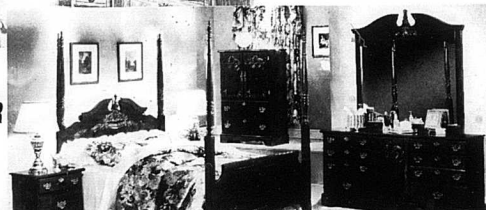

C River Oaks Collection
By Broshill

- *Hutch Mirror
- *Triple Dresser
- *Drawer Chest
- *Cannonball Bed
- *Includes Night Stand

DON'T PAY **PRICE BUSTER**

OUR PRICE **$1095**