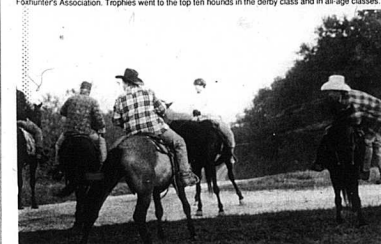

Standard Supply

Lexington St. Ext.
Maysville, KY
Concrete Blocks - Mfg.
Bricks
Steel Tool Rental
1-800-264-3572

STATEMENT OF OWNERSHIP, MANAGEMENT AND CIRCULATION

The Carlisle (Newspaper)

1. Publication Title: The Carlisle

2. Issue Date: October 1, 1992

3. Issue Frequency: Weekly

4. Issue Number for this Year: 41

5. Annual Issue Number: 171

6. Annual Subscription Price: $12.00

7. Annual Circulation: 1,000

8. Total Number of Copies: 1,000

9. Paid and Unpaid Circulation: 1,000

10. Total Paid and Unpaid Circulation: 1,000

11. Total Number of Copies: 1,000

12. Total Paid and Unpaid Circulation: 1,000

These tractors make good sense.

Belarus

For a tractor that offers full value, check out our 70-hp Belarus 825. It's dependable and fuel efficient, with a high-torque diesel engine that provides optimum pulling power. On-the-go 4-wheel drive gives you extra traction when you need it. And the standard cab keeps you comfortable. All at a low price that makes the 825 an outstanding value. Stop in and see us for all your farm equipment needs and take a look at the Belarus 825.

825 4WD-CAB $19,900.00

81 H.P. 540 AND 1000 PTO SHAFT $18,895.00

5602 WD-CAB 65 H.P. 540 PTO SHAFT $12,670.00

870A WD-CAB $37,445.00

17H H.P. V.A. TURBO CHARGED 540 AND 1000 PTO SHAFT $37,445.00

8.7% FINANCING WITH APPROVED CREDIT

Step In And See Us Soon!

Stephens' Machinery Sales

DANNY STEPHENS R.R. 165-Box 114, 9 Miles West of Flemingsburg, KY 41039

PHONE 606-267-3081

We're Celebrating 125 Years Of Serving Nicholas County

CertainTeed's fall harvest yields big savings

Autumn is a great time to add a layer of CertainTeed's Fear Glass insulation for the cold winter months ahead. Early installation means down-pour savings on your heat bills. Drop by and see the CertainTeed line today.

15% Off

Cash & Carry

CertainTeed®

Bruner Building & Supply

Rt. 1 HWY 559, P.O. Box 469, Flemingsburg, Ky. 41041

Phone 1-800-457-2311 606-849-2311 or 606-949-9011

"If I were building another house, I would have another electric heat pump!" —Edgar Darrell Carlisle, Ky.

Edgar Darrell put a lot of thought into choosing a heating system for the house where his aunt, Lillian Hamilton, lives. "We were looking for the most efficient system," he says. "And I think electricity has the best possibilities of being the most efficient—and maybe the most available—product to use in years to come."

Aunt Lillian likes the heat pump's comfort, cleanliness and safety. "I had tank gas in the country," she says. When the heat cut off, it was a long time before the thermostat came back on, and the room got cool. The heat pump's heat is more steady. And it's very clean. It doesn't put out a lot of greasy fumes, or dust. I feel like this is a lot safer, too. It's just wonderful. I wouldn't have any other kind, now!"

KENTUCKY UTILITIES COMPANY

Your Electric Smart™

Edgar Darrell, Jean Darrell, and Lillian Hamilton