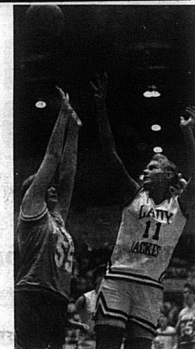

Page 10—NCHS Basketball Dream Maker

First state tourney win

Lady Jackets down Sheldon Clark

The Carlisle Mercury/Pam Bowles Photo