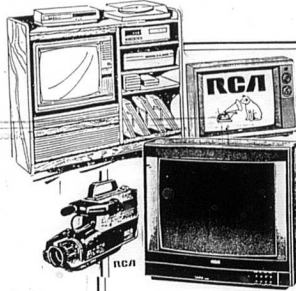

19" Zenith
Remote Control
Television
$269 ea.

25" Zenith
Remote Control
Television
$499

31" RCA
Surround Sound
Television
Closeout
$1259

27" RCA
Stereo Surround
Sound Television
w/stand
$699