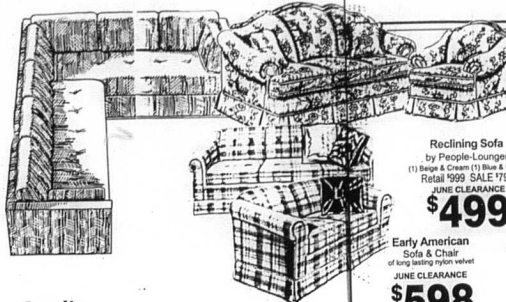

JUNE CLEARANCE

HOTTEST PRICES OF THE SUMMER

JUNE CLEARANCE

18.2 Cu. ft.
G.E. Refrigerator
with factory Ice Maker **$599**

18.2 Cu. ft.
RCA Refrigerator
with adjustable shelves
& rollers **$499**

Special Purchase
Magic Chef 0.8 Cu. ft.
Microwaves with turn table
and 600 Watts of power
$119

Carolina Comfort
Cameo Back (w coil springs)
Sofa & Love Seat
Retail $1,298 SALE $998

Berkline Sofa
with wall hugger recliner
Retail $1,295 SALE $995

Early American
Sofa & Chair by Craftsman
Retail $1,459
JUNE CLEARANCE
$798

JUNE CLEARANCE
$699

JUNE CLEARANCE
$599

JUNE CLEARANCE
$1098

OVER 100 LIVING
ROOM SUITES IN
STOCK
ALL REDUCED!