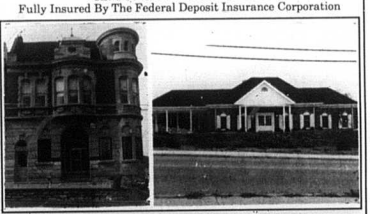

THE CARLISLE MERCURY (USPS 090-820) House of Representatives... Phone 606-289-2464

Postmaster: Send address changes to The Carlisle Mercury, (90920) P.O. Box 272, Carlisle, KY 40311

GUEST EDITORIAL

By Heather Mathes Harris The Plamechee (College) Usually I try to steer away from the completely ego-centric use of I in an editorial...

FORD'S FOOTNOTES

By Senator Ed Ford A latecomer to this year's special session agenda... The bill we passed is designed to help eradicate the state's $27-million Medicaid deficit...

KEEPING YOU IN TOUCH OUR COMMUNITY COMMITMENT THE CARLISLE MERCURY

REPRESENTATIVE REMARKS

By Adrian Arnold Representative Governor Julian Carroll and was reelected January 8, 1973 and lasted for four weeks...

GENERAL NEWS

Lawmakers to vote on DUI bill During 1991 Special Session... The House passed House Bill 11 by a vote of 99-0, and the Senate is expected to do likewise...

WANDERINGS

By William Millon Editor Last week, when Bryan Station rolled into town, history was made...

PUBLICATION DEADLINES

Letters To The Editor... News Items, Display Advertising... Classified Advertising

NOW, More Than Ever, You Need To Know You Can Trust Your Bank. For over 125 years we've kept the money of Nicholas Countians safe.

Deposit Bank of Carlisle Two Convenient Locations To Serve You Main Banking Office West Side Location

Find The Fleeting Mercury Contest The Sponsor with The Mercury For February Will Be Garrett's Furniture

When you find the hidden Fleeting Mercury, somewhere on the pages of this issue, simply cut it out, and mail or bring to The Carlisle Mercury Office.

Form with fields for Name, Address, and Phone Number.