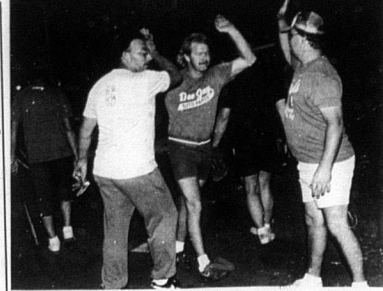

SPORTS

Jackets face Paris Friday in Carlisle

By Tim Jones
The Carlisle Mercury Staff
PARIS, Ky. — The Nicholas County Bluejackets return to action Friday night as they meet district rival Paris at the high school football field.

SCORING AND STATISTICS
Team 1 2 3 4 5
Carlisle 0 0 0 0 0
Paris 0 0 0 0 0

DO NOT MISS THE ACTION! HOME COMING CHANGE
The Nicholas County Jackets will take on Madison Southern
Thursday Oct. 4 6:00 p.m.
This has changed from the original date of Friday, Oct. 5.

Nicholas County vs. Madison Southern
Thursday October 4 8:00 p.m.

Morehead travels to number nine Liberty

By Hank Bond
The Carlisle Mercury Staff
Morehead State University will play its fourth game of the football season, third on the road, battling the Liberty University Flames Friday night at p.m. EST.

The Central Kentucky Fox Hunters Association
Cordially Invites You and Your Friends
To The Fifth-Annual BENCH SHOW AND FIELD TRIALS
September 26 - September 29
Clay Wildlife Reserve
3 Day Wild Hunt
Two Day Derby Stake
Three Day All-Age Stake

Lakeside Restaurant & Bar
Lunch Dinner Domestic & Imported Beer & Coolers
New Hours OPEN: 4:00 p.m. - 10:00 p.m. Mon. & Tues., 11:00 a.m. - 10:00 p.m. Wed. & Thurs., 11:00 a.m. - 1:00 a.m. Fri. & Sat.
Every Friday $2.99 Catfish Dinner
Call in carry out orders may be picked up at our Carrico Quick Stop drive thru next door for your convenience. Phone 289-9117

Nicholas County RECEPTION for Lt. Governor Brereton Jones
Friday, September 21 2:00 p.m.
Carlisle Depot
Everyone is invited

Morehead darts way to win over KSU, 35-13

By Hank Bond
The Carlisle Mercury Staff
FRANKFORT — Moving and shaking the Morehead State offense found itself, while the Eagles defense continued to do a good job, as Morehead took its first win over the Kent State University Spartans, 35-13 over Kent State University Spartans, Saturday night in Frankfort.

After another unimpressive week for KSU, on a first and 10 from the right side of the field, Morehead kicked up seven yards. Swartz gained a first down with a four yard run that first point.

Junior Lady Jackets teams, both 3-0

Nicholas County's junior high girls basketball teams improved to 4-0 each, last week with wins over Georgetown and Jessamine County.

Megan Mearns
The eighth grade game, Nicholas County pulled away from a 12-10 halftime lead with a 23-24 change in the third quarter to take a 37-20 win.

Morehead travels

The Buffaloes traveled 208 to the half, but over the Nicholas County game in the second quarter, half 37-27.

Jonsered
Trimmer & ChainSaw Sales & Service
Law Mower Service & Repair
Over 1,000 parts in stock to fit riding & push mowers, trimmers, chainsaws, pumps, small engines & riding mower belts.
Crumph's Fix-it Shop
101 S. Cherry Road, KY Phone: 202-4731
Judy Drive-In
Sept. 21, 22, & 23
Last Week of Season Showtime 6:00
DICK TRACY
Starring Warren Beatty RATED PG
also STELLA
Maysville Rd.
Mt. Sterling, KY 498-1960
Garrett's Furniture
222 W. Main Carlisle, KY 289-2308
Hours: Mon. 9:30 A.M. - 6:00 P.M. Mon. - Sat. 9:00 A.M. - 6:00 P.M. Sun.