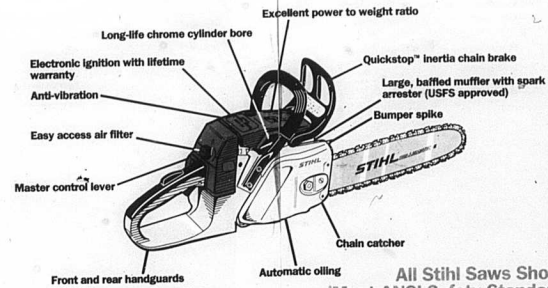

WOOD UP FOR WINTER WITH A PERFORMANCE-PROVEN **STIHL**® CHAIN SAW

SOLID STIHL, SOLID VALUE.

You'll Find These Features On Most Stihl Saws

All Stihl Saws Shown Meet ANSI Safety Standards

The 009L
2.9 cu. in., 41 cc

With 14" bar
$199⁹⁵

An excellent saw for the occasional wood-cutter. Good balance, lightweight. Great for trimming, cutting small trees and other around-home tasks. Good bucket saw for the pro.

The 011T
2.5 cu. in., 41 cc

With 14" bar
$219⁹⁵

Powerful, yet lightweight, top handle saw. Heavy-duty anti-vibration system allows more comfortable cutting. Designed for the home woodcutter.

The 012AVE
2.8 cu. in., 45 cc

With 16" bar
$269⁹⁵

Easy to handle with more power than you'd expect from a lightweight saw. A popular model for homeowners and tree services alike.

The 028 SUPER STIHL WOOD BOSS®
3.1 cu. in., 51 cc

With 16" bar
$399⁹⁵

Stihl's most popular firewood saw. Advanced design makes firewood cutting and limbing a breeze.

SAVE $40

The 034AV STIHL WOOD BOSS®
3.4 cu. in., 56 cc

The 034AV SUPER
3.7 cu. in., 62 cc

With 18" bar
$479⁹⁵

The 034s appeal to the professional as well as the occasional user. Balanced design and vibration buffers improve operator comfort. Special features include side access chain tensioner and adjustable automatic chain oiler.

BAF® CHAIN & ENGINE OIL

Stihl bar and chain oil contains special additives to keep the oil stuck to the bar and keep it clean. Stihl's new engine mix 50:1 Oil is specially formulated to match engine requirements and is packaged for easy measuring and mixing.

50:1 Engine Mix
(Available in 1 gallon or 2 1/2 gallon max.)

Bar and chain oil
(Available in 1 quart or 1 gallon sizes.)

Check Our Low Price

The 044 With Heavy-Duty Filter
4.4 cu. in., 71 cc

With 18" bar
$659⁹⁵

Light weight and powerful, the 044 combines advanced technology with the reliability and durability Stihl is known for worldwide. Heavy-duty professional type air filter and excellent power to weight ratio make it a great all-around saw for the pro.

The 038AV SUPER STIHL FARM BOSS®
4.1 cu. in., 67 cc

With 18" bar
$609⁹⁵

Tough and powerful, the 038 can handle most any chore a farmer or rancher can envision. One of the top in its weight class for reliability, low fuel consumption and ease of maintenance. Lifetime ignition warranty is a standard feature.