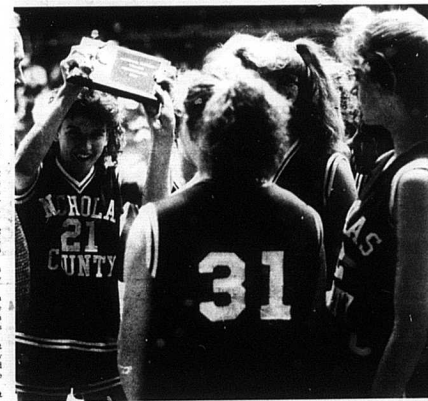

SPORTS EXTRA (Inset) Paris winners in the Harrison County Christmas tournament. Nicholas had wins over Paris, Harrison County and Fleming County.

Nicholas County's Complete Financial Institution
• Checking • Savings • Loans
• Financial Planning

First National Bank of Carlisle

Member FDIC

Two Convenient Locations to Serve You.