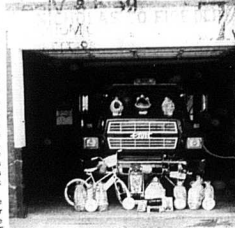

Scratches, Dents, Slight Damage CLASSIFIED BARGAINS at Colliver's Furniture

2 Days, April 7 & 8, Friday and Saturday Only

- Upholstery Couch and Chair, two to sell, slight damage, reg $495 Sale $195
  Loveseat, two to sell, reg $159 sale $79
  Cedar dresser chest, nightstand, headboard, footboard, by Murphy, one to sell, all in solid oak, scratches and dents with mirror hutch, reg. $1295 sale $695
  Close out on Highland House, all solid dark oak, bedroom suites, queen and footboard, dresser, mirror, and nightstand, reg. $2495 sale $1295

Bedroom Suites

- One four drawer chest, all wood, reg. $129 sale $59
  Two Dresser and Mirror by Standard, reg. $495 sale, $239
  Twin Brass Headboard, reg. $695 sale $399
  Bachelor's Chest with hutch top, by Broyley, reg. $329 sale $179
  Singer Chippy Hutch, reg. $699 sale $399
  Broyley Table and five Chairs scratch and dent, reg. $1295 sale $799

Bedding Specials

- White bedroom Suite by Frisco, oneirly, bass, chest, nightstand, dresser and mirror, reg. $895 sale $495
  American Drew, dresser, mirror, arm wire type chest nightstand, three to sell, reg. $2500 sale $1295
  Lane cedar chest, America's number one selling chest, reg. $399 sale $215
  Oak Table, six chairs, and matching hutch, reg. $1895 sale $1195

By Broyley #4095, Table and four chairs in oak chest, mirror, nightstand, one of Broyley's top selling bedroom suite, in maple, reg. $1695 sale $795

Colliver Furniture
1015 E. Maple Street, P.O. Box 4271, Frankfort, Kentucky 40601
Phone: 502-525-1111
Fax: 502-525-1112
Hours: Mon-Sat 10:00 A.M. to 6:00 P.M. Sunday 12 Noon to 5:00 P.M.

OBITUARIES

Obituary for Jessie Olive Campbell, 79, of Mt. Sterling, died Tuesday, April 4, 1990, at the Mary Chiles Hospital after a long illness.

Obituary for Mary Catherine Flora Reid, 79, widow of Joe Reid, of 190 Upper Lick Road, Morefield, died Sunday April 1, at St. Joseph Hospital in Lexington after a four week illness.

Obituary for Rev. Ross D. Christian, 74, of Madison, Indiana, passed away Wednesday, March 28, 1990 at the King's Daughter Hospital, Madison, Indiana.

Obituary for Rev. Christian, 74, of Madison, Indiana, passed away Wednesday, March 28, 1990 at the King's Daughter Hospital, Madison, Indiana.

Obituary for William Stanley Dryden, 67, of Bethel, Kentucky, died at 6:10 a.m. March 24 at Fleming County Hospital.

Obituary for Mrs. Eloise Marshall Berry, 83, of 311 Tracy Drive, Flemingsburg, died Tuesday night after a long illness.

Obituary for Mrs. Minerva Ann Lester McCord, 83, of 311 Tracy Drive, Flemingsburg, died Tuesday night after a long illness.

Memorials

Let us help you choose a suitable monument for your departed loved one. Memorials, Markers, Flower Vases, Caskets, Lettering Services.

When you're making improvements, make a Farm Credit loan your foundation.

Let us help you choose a suitable monument for your departed loved one. Memorials, Markers, Flower Vases, Caskets, Lettering Services.