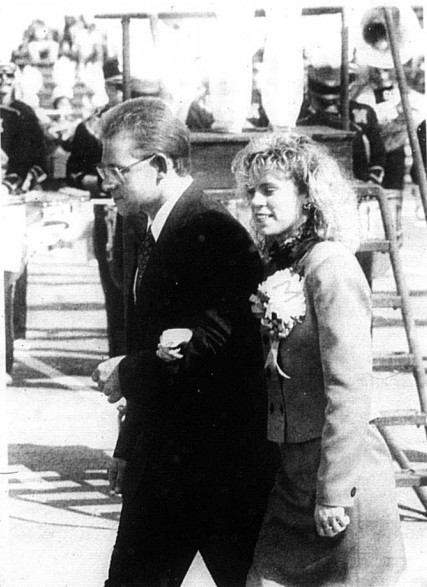

Morehead....

Team	1	2	3	4
Made Term	1	3	3	1
Missed Term	0	0	0	0
MSU FG Line 41				
MSU FG Line 41				
MSU FG Line 41				
MSU FG Line 41				

Taking a halftime stroll with a lovely lady . . . .

Junior high girls continue tough schedule

SPORTS EXTRA

Tracy Fryman had eight points and five steals.

grabbed eight missed shots.

"Everyone played super," said Barbara Kenney, NCS Coach.

The eighth grade improved its record to 1-1.