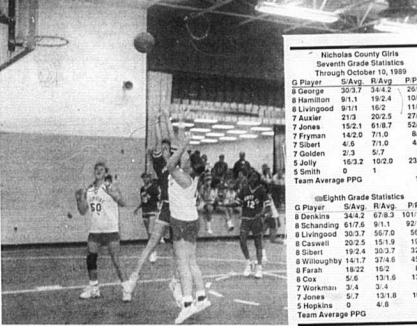

Through October 10, 1989

Eighth Grade Statistics

We Can Help You Buy That Mobile Home

Mobile Home Loans Up To 10 Years

Double Prides Up To 20 Years

First National Bank of Carlisle

Member FDIC

Two Convenient Locations to Serve You