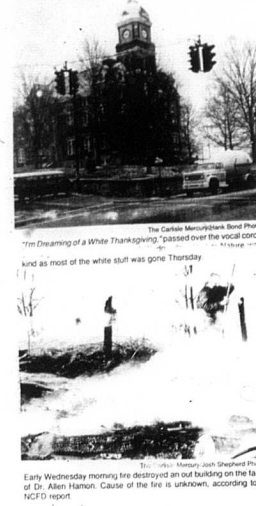

20 Years Ago
Thursday, November 27, 1969
Gordon Gardner (Fred) Wood, 69, of Millersburg, died Saturday morning at his home, 27 Maxwell Street Presbyterian Church, Lexington, after having attended the Kentucky-Tennessee football game.

50 Years Ago
Thursday, December 14, 1939
Mrs. Charles C. Adams, a native of Carlisle and widow of a prominent Washington artist, is becoming famous

through publication of a new series of books for children. The without kernel plant of Merye and Melikins in the Blue Grass Co. is in operation and about 20 persons are engaged.

Christmas Open House
December 2 9 a.m. - 5 p.m.
December 3 12 noon - 5 p.m.
Wood Products & Gifts
Country Crafter
Buddy & Erma Buckler
105 Catherine St. Carlisle, KY

Christmas Open House
December 2 9 a.m. - 5 p.m.
December 3 12 noon - 5 p.m.
Wood Products & Gifts
Country Crafter
Buddy & Erma Buckler
105 Catherine St. Carlisle, KY

Christmas Open House
December 2 9 a.m. - 5 p.m.
December 3 12 noon - 5 p.m.
Wood Products & Gifts
Country Crafter
Buddy & Erma Buckler
105 Catherine St. Carlisle, KY

Christmas Open House
December 2 9 a.m. - 5 p.m.
December 3 12 noon - 5 p.m.
Wood Products & Gifts
Country Crafter
Buddy & Erma Buckler
105 Catherine St. Carlisle, KY

Need new equipment? First, equip yourself with a Farm Credit loan. Whether you need to buy a new tractor, or to replace an outdated combine, take us. We've made loans for every kind of farm equipment. Our loans offer competitive rates and flexible terms made to your cash flow.

PRO-LIX ForageMax Solid Feed 25%
A Superior Feed Supplement for Beef Cattle. Balances the nutritional deficiencies in your hay 25% Protein. Contains Bypass Protein. Excellent Magnesium Source. Selenium added - Important to Reproduction. Ideal for Small or Large Herds.

500# Blocks - $59.00
Frank Hinton & Son
Pharmers Landing 876-3171
Jabetown Mill Mayesick Mill
Fleming Co. Farm Supply

$1000 Manufacturer Rebate
Direct To Purchaser
Plus Up To $4000 Off List Price
Of 1989 Lot Model Double Wides
Cherry Hill Mobile Homes
Williamstown, KY
(606) 824-6014

Christmas Open House
December 2 9 a.m. - 5 p.m.
December 3 12 noon - 5 p.m.
Wood Products & Gifts
Country Crafter
Buddy & Erma Buckler
105 Catherine St. Carlisle, KY

Old Spice GIFT SETS
499
649
749
Hopkins Drug
Your Prescription Our Specialty
Main Street - Carlisle, KY
289-5122

Come Visit Our Christmas of Green
Live Christmas Trees
Spruce & Pine
Cut Christmas Trees
Scotch Pine & White Pine
Live Decorated Wreaths
(All Sizes)
Boxwood, Hemlock, Pine
Cemetery Wreaths on Easels
Poinsettias
Azaleas
Other Blooming Christmas Gift Ideas
Live Pine Garland
Christmas Cactus
Cyclamen
Baskets & Other Crafts
New Christmas Hours:
Monday - Saturday 9 a.m. - 5 p.m.
Sunday 1 - 6 p.m.
CBC Landscaping & Garden Center
Main Street - Carlisle
289-5069

New Suite Filed
Nicholas Circuit Court
William David Johnson
vs. Carla Kay Watkins
Johnson

By John Shepherd
Of The Carlisle Mercury Staff
The question of whether Public Valuation Administrators should be elected or appointed to office will soon come to a vote in Kentucky under House Bill 67.

Live Entertainment
Friday, December 1
Frog Legs, Choice of Potatoes, Salad Bar and Dessert
$8.95
Saturday, December 2
No Entertainment
Stuffed Cornish Game Hen on Rice Salad Bar and Dessert
$8.95

Live Entertainment
Friday, December 1
Frog Legs, Choice of Potatoes, Salad Bar and Dessert
$8.95
Saturday, December 2
No Entertainment
Stuffed Cornish Game Hen on Rice Salad Bar and Dessert
$8.95

We're in Our New Home
Office Hours - 8:00 a.m. - 4:45 p.m. Monday - Friday
Charlotte Snapp - Branch Assistant
Brenda Rector - Loan Officer
Pat Fay - Branch Manager
FOR LOAN PLANS THAT FIT YOU, WE'RE THE ONE.
Farm Credit Services
240 E. Main (former True Value Building)
Carlisle, KY 289-2223

midial. (Wage assignment).
Freda Treadway vs. Ralph Treadway. Motion. Final hearing set 12/30 at 9:30 a.m.

By John Shepherd
Of The Carlisle Mercury Staff
The question of whether Public Valuation Administrators should be elected or appointed to office will soon come to a vote in Kentucky under House Bill 67.