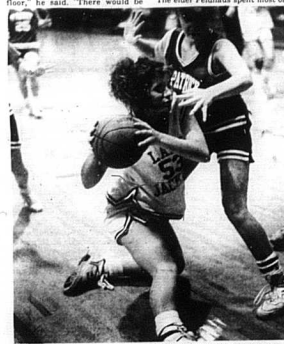

Father son duo .....

SPORTS EXTRA/Josh Shepherd Photo

HELP!

Complete Insurance Protection
• Home • Auto • Health
• Fire • Life • Group
Multiple Peril Crop Insurance

M. C. Blair Insurance Agency
115 LOCUST ST.
CARRIAGE, KY
289-2492
Agents: M.C. Blair - Director: W. Blair

Jackets sting .....

EVERYBODY WINS EVERYTIME GET STARTED TODAY. IT'S EASY.

PIC-PAC SUPERMARKETS WITH MONEY BACK CARDS

DON'T DELAY! PICK UP YOUR MONEY BACK CARD TODAY AND START CARTING HOME CASH!

HERE'S HOW!

THIS IS ONE WAY OF SAYING THANK YOU TO ALL OF THE BEST SHOPPERS IN THE AREA.

CART OUT CASH when you shop with **Money Back Cards**

THIS SPACE IS RESERVED FOR YOU!

MARGARET HOVERELLE $50	TERESA TRES $50	BETTY MARLENO $50	JO HOOPER $50
FERRELL ALEXANDER $100	WANDA $100	GLADYS WATSON $100	

You'll like what you SEE . . . You'll love what you SAVE!

U.S.O.A. CHOICE BONELESS TOP BUTT Sirloin Steak
$3.49
L.B.

Green Giant Cream Style Vegetables
2/$1
KITCHEN SLICED CUT ON FRENCH LITTLE GREEN BEANS, GREEN BEANS, CORN, OR WHOLE KERNELS, SOUP COME OR SWEET PEAS
12-17 OZ. CAN

Hunt's Tomato Sauce
3/$1
8 OZ. CAN

NO. 1 PAKING Russet Potatoes
$1.99
15 LB. BAG

Take A Look At Some of Our Recent Releases!

Leviathan Dream Team Say Anything Fright Night 2 Loverboy Chances Are Three Fugitives Her Alibi Batman	Dead Calm She's Out of Control Skin Deep Major League Working Girl Pet Sematary Earth Girls Are Easy Ernest Saves Christmas Dead Bang	Ghostbusters II Spaced Zone Silent Night Deadly Night III Lean On Me Winter People Bambi Troop Beverly Hills K-9

COMING SOON:
SEE NO EVIL, HEAR NO EVIL-DEC. 6
ROAD HOUSE-DEC. 11

**SHAG-THE MOVIE-DEC. 12
RENEGADES-DEC. 13
WHEN HARRY MET SALLY-DEC. 13**

We're Your Food Store & MORE!

- -Video & VCR Rentals-
- -Money Orders-
- -Stamps & Envelopes-
- -10 Coping Machines-
- -Lottery Tickets-

CARLISLE PIC-PAC SUPERMARKET

365 EAST MAIN STREET, CARLISLE, KY.
OPEN: MON.-THURS., 8 A.M. - 8 P.M.
FRI. & SAT., 8 A.M. - 9 P.M.
SUNDAY, NOON - 6 P.M.

WE RESERVE THE RIGHT TO LIMIT QUANTITIES AND CORRECT PRINTING ERRORS.

COUPON

KITCHEN SLICED CUT ON FRENCH LITTLE GREEN BEANS, GREEN BEANS, CORN, OR WHOLE KERNELS, SOUP COME OR SWEET PEAS

Green Giant Vegetables 2/$1

LIMIT 2 WITH COUPON & $10.00 ADDED TO PURCHASE. COUPON VALID ONLY FROM DEC. 10-12, 1989.

PIC-PAC

Prices in this ad good thru Sun., Dec. 10, 1989.