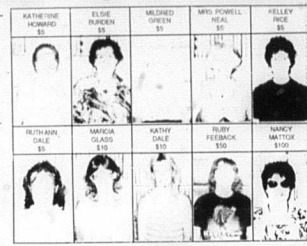

Keep That Scoreboard Flashing! Best of Luck!

H.A. JONES
CHEVROLET-SUICK-OLDSMOBILE, INC.
234-2032
U.S. 27 SOUTH
CYNTHIANA

NOW 6 LOCATIONS IN KY.
MAYFIELD, KY. 275-2211
MAYFIELD, KY. 275-2211
MAYFIELD, KY. 275-2211
MAYFIELD, KY. 275-2211
MAYFIELD, KY. 275-2211
MAYFIELD, KY. 275-2211

PLAY TO WIN BLUEJACKETS

Dr. Riggs & Sparks
110 Locust St.
Phone 289-5418

Play with Pride Jackets!!!

Tux Rentals
HERALD'S
MEN'S WEAR

GOOD LUCK!

Follow The Jackets

The Carlisle Mercury's Josh Shepherd will put 10 years of playing experience into his writings of Nicholas County Football action for 1989. Home and Away - Josh will be there to bring you all of the action...

If you can't make it to the game, be sure to pick-up a copy of The Mercury every week for an in-depth look at the game.

We'll Also Preview The Next Week's Opponent

KEEPING YOU IN TOUCH...
...OUR COMMUNITY COMMITMENT
We Make An Issue Of It Every Week

THE CARLISLE MERCURY
We Make An Issue Of It Every Week

Good Luck Jackets!!

Talk of The Town
Main Street - Carlisle

TAKE ALL THE POINTS YOU WANT BLUE JACKETS

Carlisle Drug Co.
THE CARLISLE STORE
CARLISLE, KY.

PIC-PAC SUPERMARKETS

EVERYBODY WINS EVERYTIME GET STARTED TODAY. IT'S EASY.
WITH MONEY BACK CARDS

CART OUT CASH
when you shop with

Money Back Cards

YOU CAN BE A WINNER!

THIS IS OUR WAY OF SAYING THANK YOU BY GIVING YOU BACK PORTS OF THE MONEY YOU SHOP OUR STORE

WILL YOU BE NEXT?

You'll love what you SAVE!

U.S.A. CHOICE CENTER CUT
Round Steak
$1.79
LB.

HYDE PARK
2% Milk
$1.79
GALLON

CALIFORNIA RED OR WHITE
Seedless Grapes
99¢
LB.

MIRACLE WHIP
Salad Dressing
99¢
32 OZ. JAR

REG. OR LIGHT CHOLESTEROL FREE
LIMIT 1 WITH COUPON
ADDITIONAL PURCHASE

Johann Haviland Bavaria Germany

This Week's Featured Accessory Items Beverage Server
Save $6.00 from our Regular Discount Price With This Coupon

VALUABLE FINE CHINA COUPON

SAVE $6.00
Johann Haviland
Bavaria Germany
Fine China

BEVERAGE SERVER
Our Reg. Discount Price - $25.99
Coupon Savings - $6.00
Your Price (with coupon) - $19.99

Casserole
Save $6.00 from our Regular Discount Price With This Coupon

VALUABLE FINE CHINA COUPON

SAVE $6.00
Johann Haviland
Bavaria Germany
Fine China

CASSEROLE
Our Reg. Discount Price - $19.99
Coupon Savings - $6.00
Your Price (with coupon) - $13.99

PAPER MONEY.

Turn your Pic-Pac paper labels into extra money for your church or non-profit organization. Just bring our labels to the office for a free money order. No purchase necessary. For more details.

CARLISLE PIC-PAC SUPERMARKET

365 EAST MAIN STREET, CARLISLE, KY.
OPEN: MON.-THURS., 8 A.M. - 8 P.M.
FRI. & SAT., 8 A.M. - 9 P.M.
SUNDAY, NOON - 6 P.M.

COUPON

MIRACLE WHIP
Salad Dressing
99¢
32 OZ. JAR

PIC-PAC

COUPON

REG. OR BUTTER FLAVOR
Crisco
$1.99
3 LB. CAN

PIC-PAC

Prices in this ad good thru Sunday, August 20, 1989.