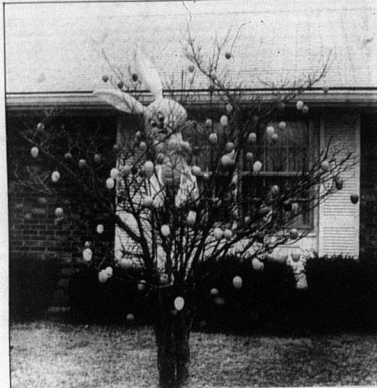

GENERAL NEWS

**General Assembly 1988
WRAP-UP**

Ready for Easter

**Check Out Our
Wheel Barrow full of
Specials**

Banana Split .....99¢

Carlisle Dairy Queen
Paris Road, Carlisle
289-2247

Spring Into Spring!

1. Featuring:
2. ♦ Gifts for all occasions
   - ♦ A Bridal Registry
   - ♦ Handmade Kentucky Crafts
   - ♦ Primitive Antiques

Opening: April 9, 1988
Grand Opening Celebration: April 16, 1988

**Classified
Bargain Sale!**

April 1 & 2

Closed Easter Sunday

Riverside Tables

2/$99

RECLINER

$98

**Bed
Box Springs
Mattress**

$129

$299

Sofa - Loveseat

Console with mirror finishes:
Cherry, Oak, $69.

Webb dresser and hutch
mirror, honey pine
finish. Reg. $499. SPECIAL
$375.

Thomasville, king size Oak
and Cane headboard, Reg.
$299. Now $129.

Lighted Globes with Oak
stand. Were $159. Now $99.

One Pit-group, mauve and
white, pillows
included. $375.

American Drew solid Cherry
silver chest. Reg. $499. Now
only $349.

Odd Broyhill Hutch, chip on
base. Was $499. Now $250.

Solid Oak Rockers, dark and light finish. $75.
Only 10 to sell.

Colliver Furniture