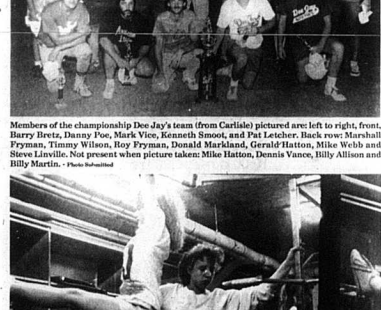

Members of the championship Green Valley team front row (l-r) Elaine Fryman, Cindy Herkins, Tanny Anderson, and Kim Fryman. Second row Tanny Fryman, Kim Herkins, Cassius Lantz, Ann Cobb, Shirley Dryden and Kim Zurnawitz. Back row Carla Fryer, Harold Dryden (coach), Michelle Morris, Stephanie Ring, and Robert Lang (coach).

Carlisle Dee Jay's claims tournament in Mt. Sterling

The Carlisle Dee Jays will participate in a 9.5 win over Dee Jay's to force a final game in the double elimination tournament.

Donald Markland and Gerald Hatten each hammered home runs in the championship.