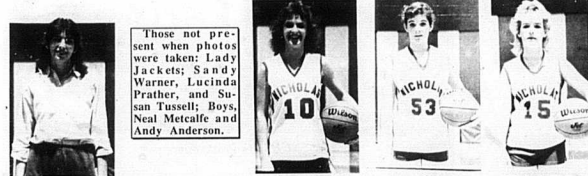

assistant coach Penny Bretz   Cindy Hamilton   Amy Simons   Christie Padgett

Follow the
Jackets and Lady Jackets
Through Tournament Play
In
The Carlisle Mercury