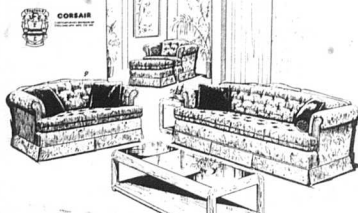

MULTI BUTTON-TUFTED LIVINGROOM WITH ELEGANT WOOD TRIM

$799

Sofa & Loveseat