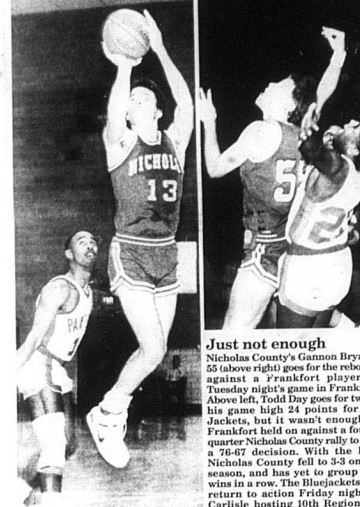

SPORTS

Panthers prevail in capital city tilt; Frankfort defeats Nicholas, 76-67

Jackets stand at 3-3

Frankfort made nine of the 10 charity shots and the game ended, 76-67.

Continued on Page 9

With 58-33 loss to Madison, Lady Jackets fall to 0-5 on the year

quarter to extend the lead to 44-24 entering the final frame.

Madison was physically

Continued on Page 9

Christmas Gifts for the One you Love

- 86 Ford F-150, 4 x 4, 6 cyl., 4 speed, black
  86 Ford Ranger, 4 x 4, brown, tan, 8 cyl., auto, air, tilt, cruise
  85 Ford Ranger, 4 x 4, brown, 6 cyl., auto, p.s., p.b.
  85 Bronco XLT, loaded, brown/tan
  85 Bronco II, Eddie Bauer Package, red, tan, loaded
  82 Ford F-150, 4 x 4, auto, air, p.s., p. b., green
  81 Jeep CJ-5, like new, only 44,000 miles
  87 Dodge D-100, 6 cyl., auto, air, only 7,000 miles
  86 Ford F-150, 8 cyl., auto, air, black
  87 Ford Ranger XLT, only 5,300 miles
  85 Ford F-150, Lariat, loaded, black/silver
  85 Ford F-150, Lariat, loaded, gray/silver
  85 Ford F-250 Sold 1st speed, only 15,000 miles
  86 Ford Ranger, 4 cyl., 5 speed, blue
  86 Ford Ranger, 4 cyl, 5 speed, gray
  82 Chev. C-10 Sold auto, p.s., p.b., blue
  78 Ford F-150, 4 x 4, 8 cyl., auto, p.s., p. b.

Cole Ford Mercury logo and address: 489-4012, 4052 Mayville Rd., Mt. Sterling, Ky.

Gift Ideas FOR THE FAMILY

- Garage Door Openers $114.99
  Power Mitre Saws $198.39
  Mitre Boxes $59.39
  Saw Horse Brackets $3.39
  Skil 3/8" Drill $37.99
  7 1/4" Circular Saw $46.19
  Torch Kits $19.99
  Fire Extinguishers $15.99

Natural Oak Cabinets Model kitchen on display Free estimates

Bring your measurements and let our factory-trained cabinet people professionally plan your new kitchen, no obligation.

25th Anniversary Reid & Vice, Inc. LUMBER • HARDWARE • PAINT • PLUMBING • ELECTRIC Carlisle, Ky. 289-7175

SPORTS

Panthers prevail in capital city

Continued from Page 8

Again, there was a four-point margin in score.

Continued from Page 8

Lady Jackets fall

Continued from Page 8

stronger than we were," Kerney said after the game.

Continued on Page 9

Garrett's Furniture Has Bell-ringing Christmas Specials for You. Advertisement featuring various GE appliances like refrigerators, washers, and dryers with prices and features listed.

Garrett's Furniture 222 226 W. Main Street Carlisle, KY Phone 289-2308 Open Monday - Friday 8:30 - 6:00 Saturday 8:30 - 5:00