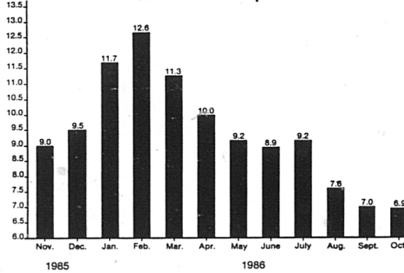

GENERAL NEWS

October unemployment rate up in Nicholas

Nicholas County's unemployment rate rose 4.4 percent from September to October...

Other area counties and unemployment rates are: Boone 4.4 percent, Bracken 7.1 percent, Fleming 6.7 percent...

The Cabinet for Human Resources reported that the unemployment rate in the Gateway district is 12.3 percent...

Down Memory Lane

County 4-H Club members last Saturday at the Nicholas and Bourbon County 4-H Club Tobacco show...

BOHN - To Mr. and Mrs. Ernie Fuller, a son, December 8. To Mr. and Mrs. Clyde Hamm, a daughter...

Three-cent letter postage, credited with keeping the Post Office Department out of the red, now seems to be a permanent feature...

KENTUCKY'S UNEMPLOYMENT RATE A 12-Month Comparison