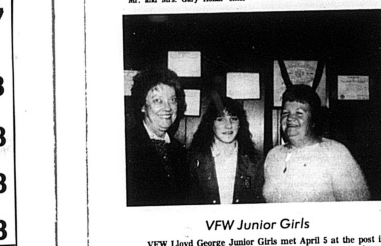

A very large crowd attended the lovely wedding of Miss Cindy Livingston and Mark Hinkle at Handcarters Methodist Church on Saturday night, April 23, by Rev. Howard Livingston. Mrs. Ruby Morris and Mrs. Jack Spitz of Cincinnati visited Mrs. Gladys Hollar on Saturday. They were the day after meeting of Mr. and Mrs. V. Edin, Morefield, and remained for the night and spent the day Sunday with Mr. and Mrs. O.M. Hinkle, Lake Road.