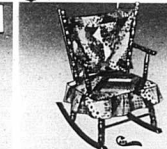

Colonial Rocker Features Musical Movement! **18⁴⁹**