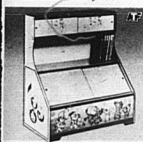

Cartoon Character Toy Chest **21⁹⁹**