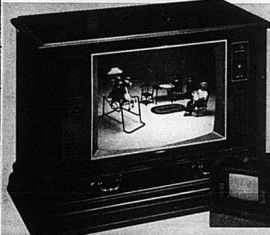

A Beautiful New TV from Western Auto

Save 71.99
798.00
Regularly 869.99

BIG, BEAUTIFUL 25" COLOR CONSOLE TV WITH REMOTE TUNING! YOUR CHOICE OF COLONIAL OR MEDITERRANEAN STYLE!

LAYAWAY NOW FOR A BRIGHT CHRISTMAS!