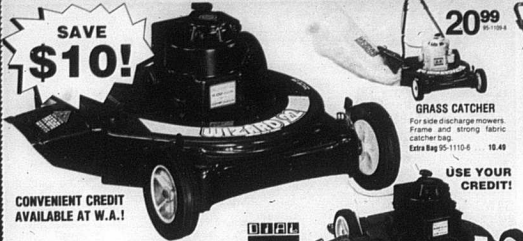

SAVE $10!

CONVENIENT CREDIT AVAILABLE AT W.A.!

BIG 22" 3 1/2 H.P. MOWER

139⁹⁹

3 H.P. 20" MOWER

99⁹⁹

Our lowest priced mower! Height adjustment, recoil starter, 88 cc engine.

18" ELECTRIC MOWER

134⁹⁹

Lightweight, close-trimming Double insulated motor.

16" REEL PUSH MOWER

41⁹⁹

Lightweight Has Astel blades.

QUALITY MOWER ACCESSORIES

16 H.P. GARDEN TRACTOR with 44" CUTTING DECK

1649⁹⁹

8 H.P. ELECTRIC START RIDER

789⁹⁹

3 1/2 H.P. REAR BAG TRIM 'N' TRIM 20" CUT!

159⁹⁹

164⁹⁹

CUT 20.000 IN. 3 1/2 H.P. TILLER HAS POWER REVERSE!

359⁹⁹

3 1/2 H.P. TILLER

349⁹⁹

Oil Optlock. Tiller. 94-2003-9 374.99

5 H.P. RIDER WITH 25 IN. DECK

449⁹⁹

Prices Trimmed!

3.5 AMP ELECTRIC TRIMMER/EDGER

TRIMMETS™ ATTACHES TO CHAIN SAW

RECHARGEABLE CORDLESS TRIMMER

Save 4.00!

37⁹⁹

Reg. 41.99

Save 2.00!

64⁹⁹

Reg. 66.99

Save 2.00!

47⁹⁹

Reg. 49.99

50-FT. VINYL HOSE

10⁹⁹

Reg. 13.99

BEST RUBBER HOSE

17⁹⁹

Reg. 19.99

1/2" inside diam., 400 lb. burst strength. 50' long.

50 FT. VINYL HOSE

4¹⁹

1/2" inside diameter.

(A) Trigger-Lock Nozzle

Gun. Standard. 92-8120-3 3.19

(B) Brass Nozzle

Gun. 92-8220-3 5.59

(C) Whipping Sprinkler

3-arm. 92-8225-4 8.79

(D) Oscillator Sprinkler

Covers. 92-8226-6 8.49

WEED EATER TRIMMERS START AS LOW AS 17.99

Positive lock Prevents disconnect

WIZARD 190 AUTOMATIC TRIMMER

50 ft. Extension Cord 95-2071-1 6.99

100 ft. Cord 95-2071-9 13.99

Adjusts to cutting height

Save $12 ELECTRIC EDGER

62⁹⁹

Reg. 74.99

BLACK & DECKER DOUBLE EDGE 13" HEDGE TRIMMER

25⁴⁹

Reg. 29.99

20-GAL. SPRAYER

2⁹⁹

Reg. 2.99

Attaches to garden hose. All purpose.

Even at this Low Price it's got Tap 'n' Trim Auto Line Feed—

WIZARD 190

31⁹⁹

Cuts 7" swath

2.5 Amp Motor

Includes 50 ft. of 50 ft. line

WIZARD 190 Trimmer/Edger

A 2500 4-amp motor 95-2080-037.99

CORDLESS GRASS SHEARS

21⁹⁹

Reg. 26.99

Rechargeable—trims 40-50 minutes per charge. Fast convenient.

10 IN. 2 H.P. ELECTRIC CHAIN SAW

52⁹⁹

Reg. 54.99

ATTRACTIVE LAWN BUILDING PROVIDES EXTRA STORAGE SPACE

Regular 209.99 Value

10x7 ft. Building Now 189⁹⁹

Reg. 209.99

WESTERN AUTO 4

WESTERN AUTO 5