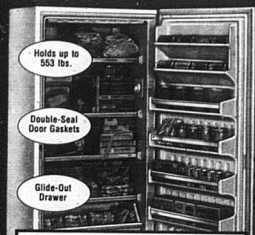

Holds up to 553 lbs.

Double-Seal Door Gaskets

Slide-Out Drawer

16 CU. FT. UPRIGHT FREEZER—CUT 30.11!

Full-width shelves & in-door storage. Adjustable temp. controls w/quick-freeze.

Regular 389.99
359⁸⁸