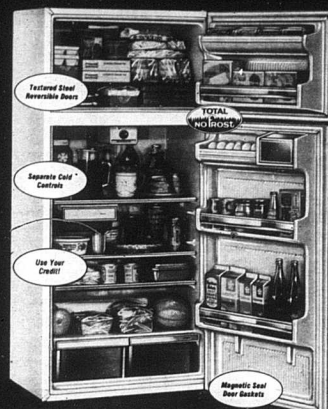

Reversible Door

Separate Cold Controls

Use Your Credit!

TOTAL NO FROST

Magnetic Seal Door Gaskets

CITATION IMPERIAL Refrigerator-Freezers

Save 41¹¹ Now!

100% No-Frost 14 Cu. Ft. REFRIGERATOR-FREEZER

Regular 519.99

Value!
478⁸⁸

Save 61¹¹ Now!

100% No-Frost 17 Cu. Ft. REFRIGERATOR-FREEZER

Regular 589.99

Value!
528⁸⁸

Single Cold Control

Reversible Doors

Tight Seal Door Gaskets

13 CU. FT. COMBINATION

308⁸⁸