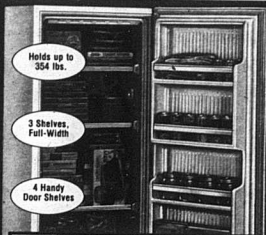

Holds up to 354 lbs.

3 Shelves, Full-Width

4 Handy Door Shelves

10.99 OFF THIS 10.1 CU. FT. UPRIGHT FREEZER

$269