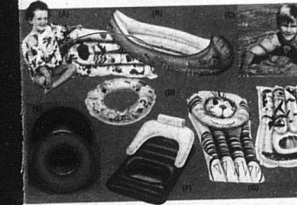

YOUNGSTERS' POOL ITEMS—SALE PRICED!