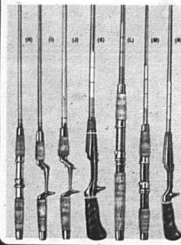

2-TRAY BOX 12"x4" 7"x4" 79-1066-1 **749**

BAMBOO FISHING SET Pole, hook, line, sinker & bobber. Budget Box 79-9564-0. **1.49**