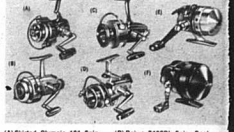

2-MAN INFLATABLE BOAT 37-1515-8. **35.99**

37-1515-8. **20.99**

37-1515-8. **20.99**