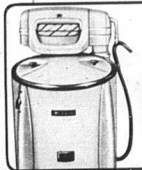

**COME TO WESTERN AUTO FOR TERRIFIC VALUES ON APPLIANCES!
USE YOUR CREDIT!**

AUTOMATIC WASHER

319⁹⁹
MSRP $399.99

ELECTRIC DRYER

239⁹⁹
MSRP $299.99

**WRINGER WASHER
RELIABILITY!**

309⁹⁹
MSRP $379.99

**Microwave Oven with
Carousel Cooking!**

399⁹⁹
MSRP $499.99

Reg. 419.99!