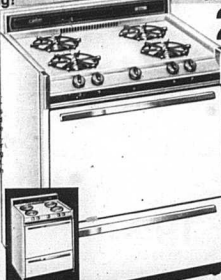

**COME TO WESTERN AUTO FOR TERRIFIC VALUES ON APPLIANCES!
USE YOUR CREDIT!**

AUTOMATIC WASHER

319⁹⁹
MSRP $399.99

ELECTRIC DRYER

239⁹⁹
MSRP $299.99

**WRINGER WASHER
RELIABILITY!**

309⁹⁹
MSRP $379.99

**Microwave Oven with
Carousel Cooking!**

399⁹⁹
MSRP $499.99

Reg. 419.99!

MICROWAVE OVEN CART

BONUS! Buy Microwave Oven, Get Cart For Only $1

**YOUR CHOICE! ELECTRIC OR
GAS RANGE ...**

239⁹⁹
MSRP $299.99

GAS RANGE