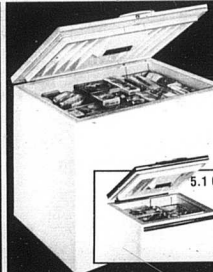

**SAVE 30.00 NOW ON
15' CHEST FREEZER**

319⁹⁹
MSRP $349.99

Reg. 349.99

5.1 CU. FT. DELUXE COMPACT

Reg. 259⁹⁹
MSRP $269.99

269.99