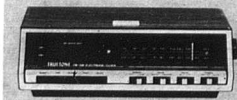

SAVE 14.00 ON L.E.D. CLOCK-RADIO!

27.99

Reg. 41.99