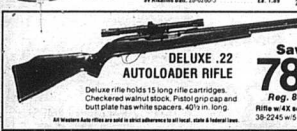

WILSON RUNNING SHOES
Leather & Nylon upper. Reg. 31.48
Customized Men's sizes 9-13. Wilson Joggers 36-2280-90. 12.99