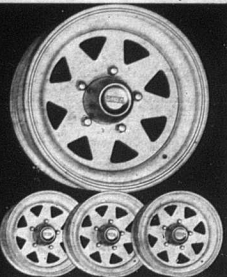

Great Pick-Up Truck Specials!

Save **$48.08**
ON A SET OF
MOJAVE WHEELS
NOW
LOW **108.88**