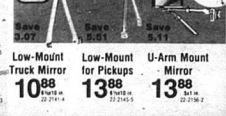

Low-Mount Truck Mirror 10.88

Reg. 11.88. 16" dia. x 27" high.