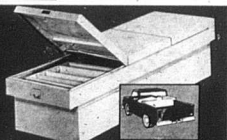

Cut $30
PICKUP TRUCK
TOOL CARRIER
129.99