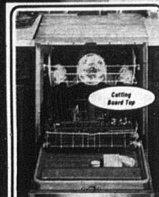

USE YOUR CREDIT!