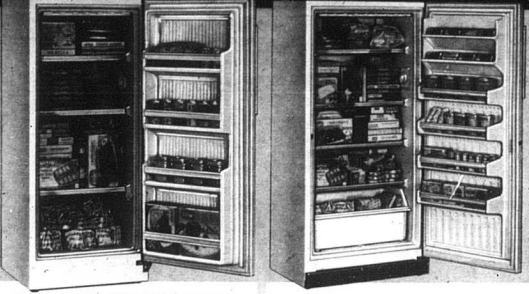

Convenient Credit Available!