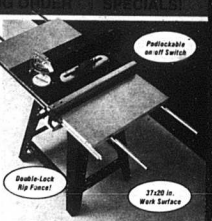

3-19
16-32 FARMER REDUCER 1.90
Wood sawyer's head
Reg. 4.99

5-39
Reg. 8.39
Wood Handling Saw
6-POINT 1.50
CROSSCUT SAW
26" tempered steel blade