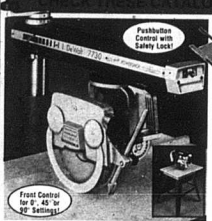

6-19
3.20 OH!
Diagonal cut
Reg. 9.39