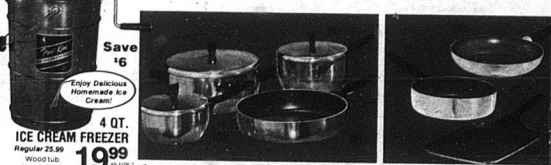

Save $6
Enjoy Delicious Homemade Ice Cream!
4 QT. ICE CREAM FREEZER
Regular $25.99
Woods, Hand crank
19⁹⁹

4 Qt. Electric Freezer
Reg. $8.99 49-1709-531.99
16 OZ. TUMBLER
32^c 37-267-1
24 oz. Ice Tea Tumbler
52^c 37-267-3

Cut 5.111!
Big 7 1/4" CIRCULAR SAW
Reg. $1.99
46⁸⁸

5.00 Off!
Reg. $1.99
26⁹⁹

YOUR CHOICE!
Save up to **18⁸⁸**
Reg. to 21.49
ORBITAL SANDER

Cut 2,701
8²⁹
Reg. 19.99
4-IN-1 SCREWBALL
Right for 3000 uses! General