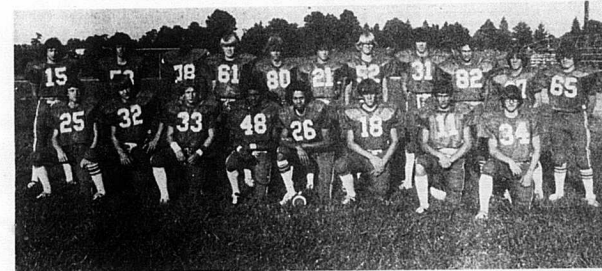

Specialty teams