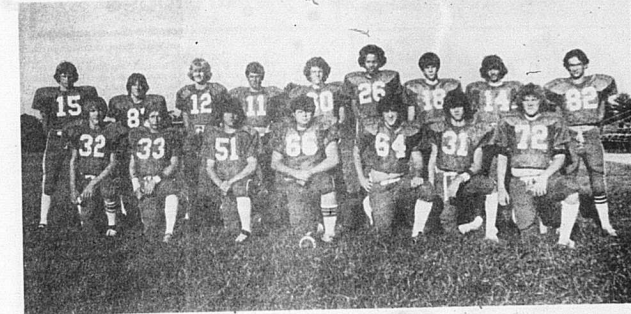

1979 Nicholas County High Squad Schedule

No.	Name	Ht.	Wt.	Off.	Def.	Yr.
11	Pat Letcher	5'8"	143	QB	SAF	12
12	Mike Hatton	6'3"	152	E	SAF	12
14	Mark Vice	5'9"	145	WR	SAF	12
15	Mike Woosley	5'9"	135	QB	CB	10
18	Steve Anderson	5'9"	144	QB	ST	8
21	Mike Sowell	5'8"	127	QB	SAF	11
25	Robert Sosby	5'8"	126	RB	SAF	10
26	Steve Davis	6'6"	178	RB	ST	12
27	Todd Allison	5'7"	163	RB	CB	11
31	Jackie Wells	6'2"	148	E	E	12
32	Mike Webb	6'1"	153	RB	E	10
33	Mike Boykin	5'9"	165	RB	E	10
34	Tommy Biddle	5'6"	151	RB	LB	11
41	David McGuffey	5'8"	146	RB	CB	10
44	Nate Allison	5'6"	130	RB	SAF	7
45	Paul Tubbs	5'7"	145	RB	SAF	9
48	Keith Williams	5'7"	137	RB	CB	9
50	Tony Howard	5'8"	156	G	LB	11
51	Mike Howard	5'9"	154	E	LB	11
56	William Stewart	5'10"	172	T	E	11
57	Phillip Rose	6'4"	170	T	E	12
58	Mark Lynam	5'9"	145	T	E	10
60	Mark Taylor	5'9"	155	T	LB	10
61	Steve Mynear	5'9"	162	G	T	10
64	Ronnie Sadler	5'9"	197	G	T	10
65	Troy Bussell	5'6"	136	G	LB	10
66	Wilmer Halcomb	6'	245	G	T	12
63	Terry Ledford	5'9"	161	G	T	8
69	Jeff Sorrell	6'1"	180	C	T	11
70	Kevin Vice	5'4"	140	G	T	7
71	David Sadler	5'6"	150	T	LB	9
76	Jimmy Dale	6'4"	189	G	T	11
80	John Gates	5'8"	135	E	SAF	10
81	Terry Vanlandingham	5'6"	135	E	CB	8
82	Mike Mattox	5'10"	135	E	CB	12
85	Greg Smoot	5'6"	135	E	CB	9
86	Barry Bretz	6'	155	E	SAF	11
87	David Tubbs	5'4"	135	RB	ST	11
89	Jerry Edwards	6'5"	176	E	E	11

Sept. 7 Fairview (*)
Sept. 14 Beechwood
Sept. 21 Hazard
Sept. 28 Bath County
Oct. 5 At Paris
Oct. 12 Frankfort
Oct. 19 At Raceland (*)
Oct. 26 At Maysville (*)
Nov. 2 Bellevue
* District Games

This page is sponsored by the following civic-minded merchants and individuals: