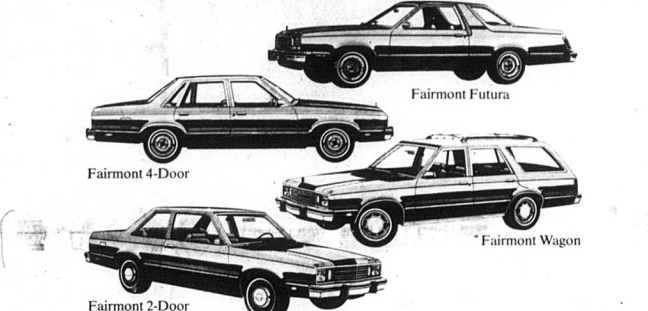

14-15 Year Old Babe Ruth (D7)			
Tournament Pairing for 1978			
Game 1-2 Nicholas Co. Boyd Co. 1st Greenup Co. Sun. July 9 Ashland	Game 3 Mon. July 10 Morehead 1st Russell-Flatwood Bye	Game 4 Mon. July 10 Game 5 Tues. July 11 Loser Game 1 Loser Game 2 Loser Game 3 Tues. July 11 Loser Game 4	Game 6 Tues. July 11 Game 7 Wed. July 12 Game 8 Wed. July 12 Loser Game 5 Loser Game 6 Loser Game 7 Loser Game 8 Loser Game 9 Loser Game 10 Loser Game 11
CHAMPION		Wn. Game 9 Wn. Game 10 Wn. Game 11	
The 14-15 year olds state tournament will be held at Somerset, Ky. July 21-27			

Dodgers get one hit shut-out in Babe Ruth action

Complete Irrigation Systems
(Hale Pumps, Rainbird Sprinklers & Guns)
Enterprise Four, Inc.
North Main St., Phone 606-234-3423
Cynthiana

Athletes compete at Lexington

See America's best selling car... Ford Fairmont!

One of these four models is just right for your needs.

Highest Gas Mileage
33 MPG! 23 MPG! CITY Hwy. With 2.3 liter engine and manual transmission. *EPA estimates. Your actual mileage may vary depending on your driving conditions, optional equipment, and how and where you drive.

See all the Fairmont models at your local Ford dealer...where the better ideas keep coming.

FORD

Accidents reported
The Nicholas County Sheriff reported a minor accident that occurred on Stony Creek Road, June 25. William Orville Herrington Jr., of Route 4, Carlisle and Wilma G. Jolly, Route 4, ran into each other in an unavoidable accident caused by blocked visibility due to overgrown trees and shrubs growing along side of the road. Mr. Orville's 1969 Oldsmobile received damage to the left front fender, bumper and headlight and Mrs. Jolly's 1972 Plymouth was damaged at the left door and panel. No injuries were reported.

Oldham's STORE-WIDE CLEARANCE SALE IS NOW GOING ON
"Greatly Reduced Prices" Now Being Made On "Coats—Dresses—Shoes—Pant Suits—Bags—Shorts—Tops—Slacks—Shifts—Bathing Suits—Robes—Gowns—Pajamas and Other Items."
FOR REAL VALUES BE SURE TO SHOP OLDHAM'S
NEW STORE HOURS MONDAY THROUGH SATURDAY 9:00 to 5:30
OLDHAM'S Mt. Sterling, Ky.

Softball league to be formed July 18, at 7:30

Ewing-Fleming county fair begins July 10

CPR CLASSES SCHEDULED
The Nicholas County Health Center will again sponsor CPR classes. They are slated for July 11 and 12 from 8 p.m. to 10 p.m. and will be held at the Nicholas County Elementary School.

Summer Surprise Sale!
Watch for fantastic money-saving RED TAG SPECIALS in the store!

IGA **USDA CHOICE**
TableRite USA Choice Round Steak ..... $1.59/lb.
TableRite USA Choice Sirloin Tip Roast... $1.79/lb.
TableRite USA Choice Sirloin Tip Steaks... $1.89/lb.
TableRite USA Choice Boneless Round Steaks... $1.79/lb.
TableRite USA Choice Boneless Cube Steaks... $1.99/lb.
TableRite USA Choice Ground Round... $1.49/lb.
TableRite USA Choice Beef Liver... $1.79/lb.
TableRite USA Choice Smoked Jowl... $1.79/lb.
TableRite USA Choice Kingsford Patties... $1.19/pkg.

RED TAG SPECIAL Regular Diet & Electric Pork IGA Coffee $2.49/15 lb. can.
RED TAG SPECIAL Plain Self-Rising Unsalted Gold Medal Flour $1.79/5 lb. bag.
RED TAG SPECIAL IGA GRADE-A Large Eggs $1.55/dozen.
RED TAG SPECIAL Frozen Cheese Hamburger, Pepperoni or Sausage IGA Pizza $1.79/12-14 oz. pizza.
RED TAG SPECIAL Laundry Detergent Cheer $3.99/17 lb. box.
HEALTH AND BEAUTY AIDS Tylenol Tablets $1.39/100 ct. bottle.
IGA 2% Lowfat Milk $1.45/gallon.
IGA Sandwich Bread $1.79/20 oz. loaf.
IGA Wheat, Rice & Corn Chex Cereals $1.69/12 and 15 oz. boxes.
IGA Potted Meat $3.11/5.5 oz. can.
Big Chief Peanut Butter $1.89/3 lb. jar.
Smucker's Strawberry Preserves $1.99/16 oz. jar.
FARM FRESH PRODUCE TableFresh Cantaloupe $1.79/each.
TableFresh Southern Peaches $1.39/lb.
TableFresh Bing Cherries $1.99/lb.
TableFresh Carrots $1.99/cello bag 5 lb.