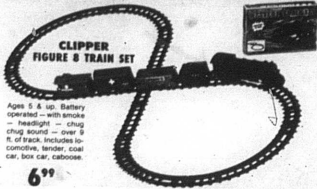

TOYS TO DELIGHT THE BOYS

ESTES LAND ROCKET
Ages 8 & up. Includes 10 rockets. **3.97**