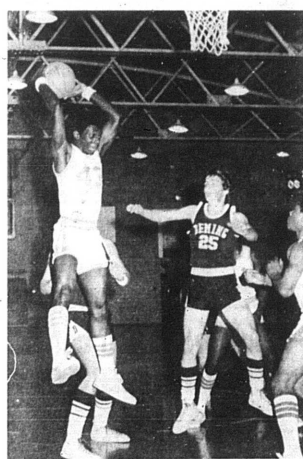

Jackets top Deming, '68-63

Nicholas County jumped out to an early 13-6 lead, but the game began to equalize when Deming began to go inside to their center, Mark Chandler, and let him muscle his way to the basket.

About the only good thing that happened for the Jackets in the second quarter was when Wallace Edwards tipped the ball to Doug Darfuro for a basket at the tipoff. The Jackets began making fundamental errors and superficial fouls. Before the half expired, nearly all of the Jacket starters were on the bench with foul trouble. Deming capitalized on the inexperience of some of the young Jacket substitutes, and jumped out to a 20-12 lead. The Devils maintained this nine point margin until the end of the half.

When Nicholas County started the second half they started it with a bang. The press worked to its fullest potential, and the Jackets reeled off seven straight points. Then another burst of six consecutive points pulled the game to a 43-41 tie. Doug Darfuro provided the go-ahead basket and from that point on, the Jackets never looked back.

Gerald Thompson and Steve Cartinger tied for rebounding honors with eight each.

Mark Chandler headed up Deming's scoring column with 21 points. Next were: Pat W. Eyles, 9; Fletcher, 5; Mitchell, 4; Northcut, 3; Swartz, 2. The Jacket 'B' team won their second straight game when they beat the Deming 'B' team prior to the varsity contest.