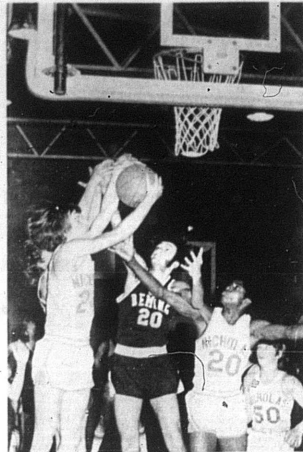

Jackets top Deming, '68-63

Nicholas County jumped out to an early 13-6 lead, but the game began to equalize when Deming began to go inside to their center, Mark Chandler, and let him muscle his way to the basket.

About the only good thing that happened for the Jackets in the second quarter was when Wallace Edwards tipped the ball to Doug Darfuro for a basket at the tipoff. The Jackets began making fundamental errors and superficial fouls. Before the half expired, nearly all of the Jacket starters were on the bench with foul trouble. Deming capitalized on the inexperience of some of the young Jacket substitutes, and jumped out to a 20-12 lead. The Devils maintained this nine point margin until the end of the half.

When Nicholas County started the second half they started it with a bang. The press worked to its fullest potential, and the Jackets reeled off seven straight points. Then another burst of six consecutive points pulled the game to a 43-41 tie. Doug Darfuro provided the go-ahead basket and from that point on, the Jackets never looked back.

Gerald Thompson and Steve Cartinger tied for rebounding honors with eight each.

Mark Chandler headed up Deming's scoring column with 21 points. Next were: Pat W. Eyles, 9; Fletcher, 5; Mitchell, 4; Northcut, 3; Swartz, 2. The Jacket 'B' team won their second straight game when they beat the Deming 'B' team prior to the varsity contest.