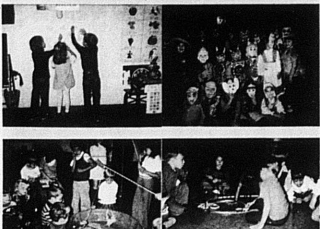

October Kindergarten activities varied

Halloween day found small witches, goblins, and a variety of characters seated in the classrooms for a Halloween party.

A minimum standing of 3.2 must be attained in order to be placed on the Honor Roll.

Learning can be fun!

The Old timer... History keeps repeating itself, because we weren't listening the first time.

HURRY! BUY NOW AND SAVE... RCA Harvest of Values... during our...

RCA XL-Color table model - Solid State in many key areas. Get RCA Reliability with RCA XL-100, 100% Solid State Color TV... Only $579.00