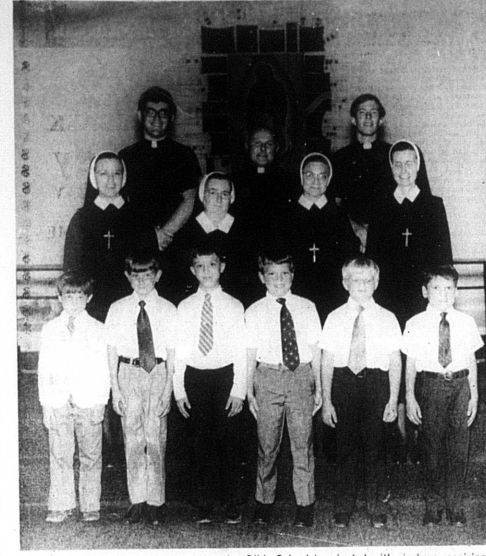

Nursing Home News

NOTICE
Lake Carnico Beach
Open until 8:30 p.m.

WAKE-UP RARIN'
TO GO when you sleep on a **SPRING AIR BACK SUPPORTER MATTRESS**

- Exclusive Kwik Health and care for low back support with luxurious surface comfort.
- Health Center provides extra shoulder to back support.
- No size needed edges, no sag in middle.

Garrett's

Tom Emberton Calls For Removal Of 5 Per Cent Sales Tax On Food

READ THIS ONLY IF YOU SAVE MONEY AT OUR BANK

YOUR SAVINGS GROW FASTER AT OUR BANK

Your Money

EARN'S INTEREST EVERY DAY
(It's Called Daily Compounding)

WE PAY INTEREST FOUR TIMES EACH YEAR
(You Actually Earn Interest On Your Interest)

PUT YOUR MONEY WHERE IT GROWS FASTER OPEN A PASSBOOK SAVINGS ACCOUNT AT

1st National Bank
Insured up to $20,000—Member FDIC

*****

Catholic Church Vacation Bible School Climaxed With First Communion June 25

Myers Hail Rates For Nicholas County Insurance

By Mrs. Rena Crauford
Phone 289-5272