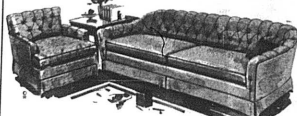

Contemporary Bedroom With a New Look... Different! 249.00