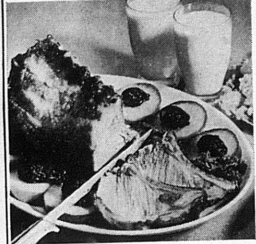

AT IGA WE REALLY CARE!

BAKED PORK CHOPS, FLORENTINE

- PUREX 2¢ off label 29¢
- MAXWELL HOUSE Coffee 7¢ off label 1 lb. 69¢
- IGA FROZEN Meat Pies 8 oz. 4/69¢
- Joan of Arc Kidney Beans 303 2/29¢
- Comstock Frying Apples #2 2/39¢
- IGA Tomato Juice 46 oz. 29¢
- IGA Pancake Mix 2 lbs. 29¢
- Carnation Evap. Milk tall 4/59¢
- Log Cabin Syrup 24 oz. 59¢
- Kellogg Corn Flakes 12 oz. 27¢
- IGA Fabric Softener 33 oz. 49¢
- Puffs Facial Tissue white & asst. color 2/49¢
- IGA Pink Lotion Liquid 22 oz. 39¢
- Detergent

- DAIRY VALUES
- FROZEN BUYS
- TableRite FRESH Large Eggs doz. 49¢
- TableRite Butter golden 1/4's lb. 79¢
- TableRite Biscuits old style & buttermilk 15 ct. 4/39¢
- IGA TOOTH PASTE White or Blue twin pack 69¢
- Zesta Crackers lb. 31¢

TableRite GROUND BEEF lb. 49¢

TABLETERITE PORK SALE

- TABLETERITE - TENDERLOIN END 3 to 3 1/2 lb. avg.
- Pork Roast lb. 59¢
- Center Cut Pork Chops lb. 77¢
- Pork Butt Roast lb. 49¢
- Pork Steak lb. 65¢
- Wieners 2 lb. bag $1.09
- Spare Ribs country style lb. 59¢
- Chunk Bologna lb. 43¢

SAVE ON IGA Applesauce FINE FLAVOR 16 OZ. CANS 25¢

RONALD DUCK Grapefruit Juice 46 oz. can 39¢

IGA SNO KREAM Shortening 3-lb. can 59¢

ALL VARIETIES-IGA Cake Mixes 19¢

Deluxe IGA Coffee $1.19

FLAVORFUL FRESH IGA Fig Bars 2-lb. pkg. 39¢

Bakery Buys Rome Cheese or Winesap TABLETREAT MAPLE PECAN ROLLS 10 doz. 29¢

TABLETREAT SANDWICH BREAD 20 doz. 25¢

TABLETREAT BROWN & SERVE ROLLS 12's 29¢

Apples 4 lb. bag 39¢

PASCAL CELERY stalk 19¢

EMPEROR GRAPE 1 lb. 19¢

YELLOW CHICKEN ONIONS 3 lb. 29¢

Thursday, January 6, 1966

Saltwell

LOCUST GROVE BAPTIST
J. E. Chapman, Pastor
10:00 a.m. Sunday School
11:00 a.m. Morning Worship.
7:00 p.m. Evening Worship.

SHRINE OF OUR LADY
Father Edwin H. Trimmer, Pastor
Holy Mass: Sundays 9:00 a.m. and 10:30 p.m.
Weekdays 7:00 a.m.

CARLISLE PILGRIM HOLINESS
Clarence Frazier, Pastor
Sunday School, 10:00 a.m.
Morning Worship, 11:00 a.m.
Evening Worship 7:30 p.m.
Prayer service, Thursday, 7:30 p.m.

FIRST CHRISTIAN
Glenn Savage, Pastor
The Church at Study 9:45 a.m.

BALANCE YOUR FOOD BUDGET

Thrifty-Priced Quality Buys

Fresh **FRYERS** Whole lb. 25¢

Cut Up, Split or Quartered - 29¢

Ky. Food Stores	Ky. Food Stores	Smoked whole	Sliced	Stew Beef
Bacon lb. 79¢	Bacon Thick Slice 2 lbs. $1.57	Picnics lb. 45¢	Picnics lb. 49¢	Stew Beef lb. 69¢

Del-Monte Fruit Cocktail 303	Del-Monte Tomato Sauce Buf Size	Del-Monte Golden Corn Whole Kernel 12 oz.	4 for $1
Emperor Red Grapes 2 lbs. 29¢	Pineapple Oranges large size 200 ct. 2 doz. 69¢	Tangeloes doz. 39¢	Green Peppers or Radishes each 10¢

Kraft Velveeta Cheese	Shedd's Churngold Margarine	Maxwell House Coffee reg., drip, fine	Ballard & Pillsbury Biscuits	Mr. G. Frozen Potatoes Krinkle-Cut	Nabisco Chocolate Pinwheels 12 1/2 oz. cello	Premium Salines New Stim by Nabisco
2 - 89¢	- 29¢	- 69¢	6 - 49¢	2 - 35¢	45¢	- 31¢

EGGS Medium	Peaks Pinto Beans	Shedd's Peanut Butter 24 oz.	Miolo Margarine	Mammys Biscuits
2 doz. 89¢	- 15¢	69¢	5 - 89¢	12 - 89¢

Frozen Food SPECIAL
Stokely's Frozen Sliced Strawberries 10 oz. 3 for 79¢

White Gold 10 lbs. 89¢

C&G FOOD STORES

White Gold 10 lbs. 89¢